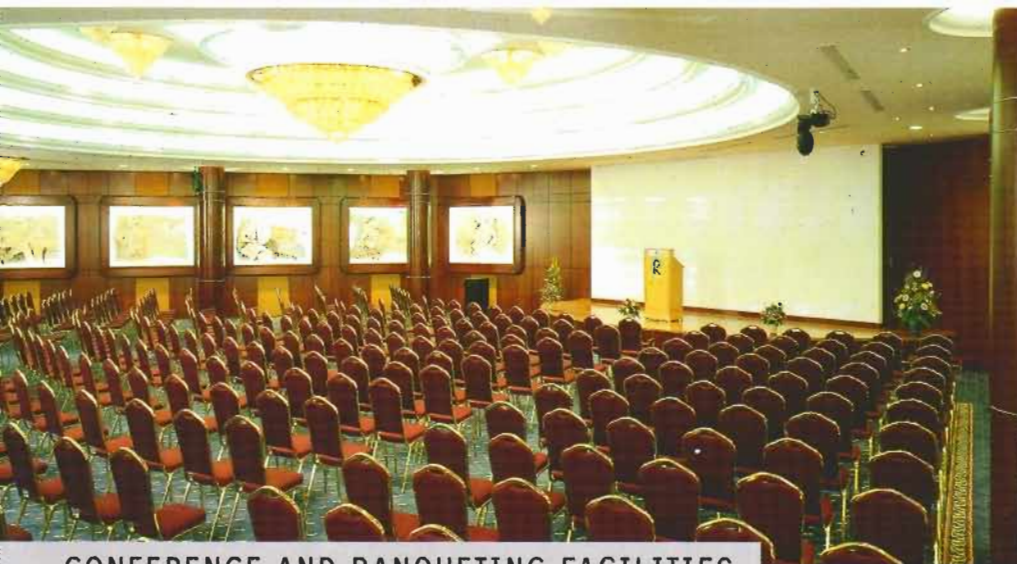

#### ACCOMMODATION

The Rodos Palladium offers luxurious accommodation in 355 beautifully designed guestrooms, 17 spacious Junior Suites and 5 lavishly decorated Suites. All guestrooms have a balcony or terrace offering spectacular views of the Aegean Sea, and as one would expect of a 5-star hotel, features state-of-the-art facilities to ensure comfortable living.

## CONFERENCE AND BANQUETING FACILITIES

The recently completed Rodos Palladium conference and banqueting facilities are recognized among the finest on the island. With "Academia", a magnificent round shaped ballroom with murano chandeliers, as the main multi-purpose meeting hall, and three meeting rooms of various sizes, the hotel can successfully cater for a combined seating capacity of 750 delegates in a variety of functions from board meetings, seminars, presentations and private banquets to international conferences.

### MEETING ROOMS

"Academia", on the ground floor, is a multi-purpose hall for 450 delegates in theatre style. "Plato" and "Socrates", on the lobby level, are two meeting rooms with natural light, for 100 delegates each, in theatre style. "Aristotle", on the lobby level, is a multi-purpose meeting room, for 100 delegates in theatre style, with natural lighting.